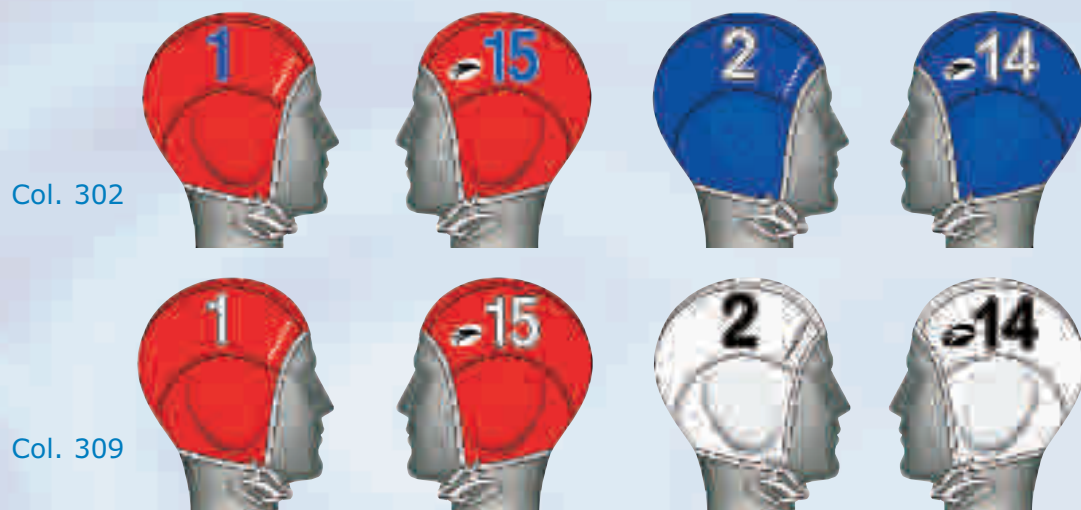

Serie W.P. Standard

Cod. 3615201

PBT 56% - PL 44%