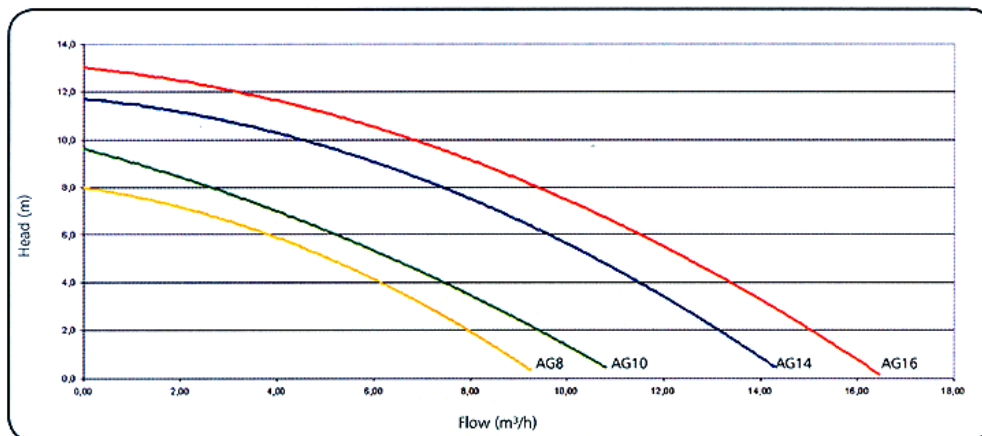

Pumput - ITT Marlowe AG

AG Performance Curves

AG Dimensions

All dimensions in mm.