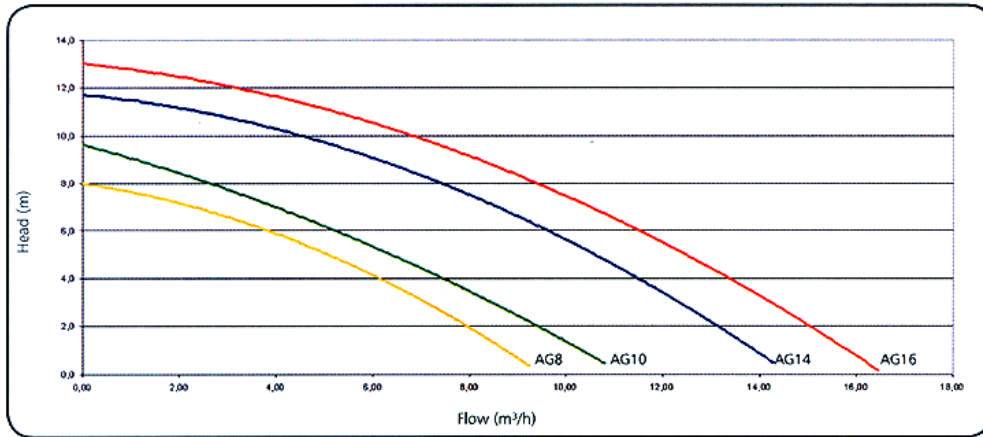

Pump - ITT Marlowe AG

AG Performance Curves

AG Dimensions

All dimensions in mm.