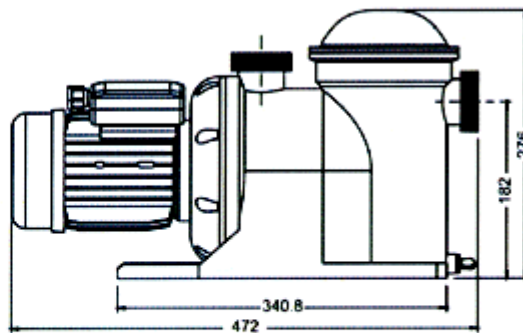

Pump - ITT Marlowe AG

AG Performance Curves

AG Dimensions

All dimensions in mm.